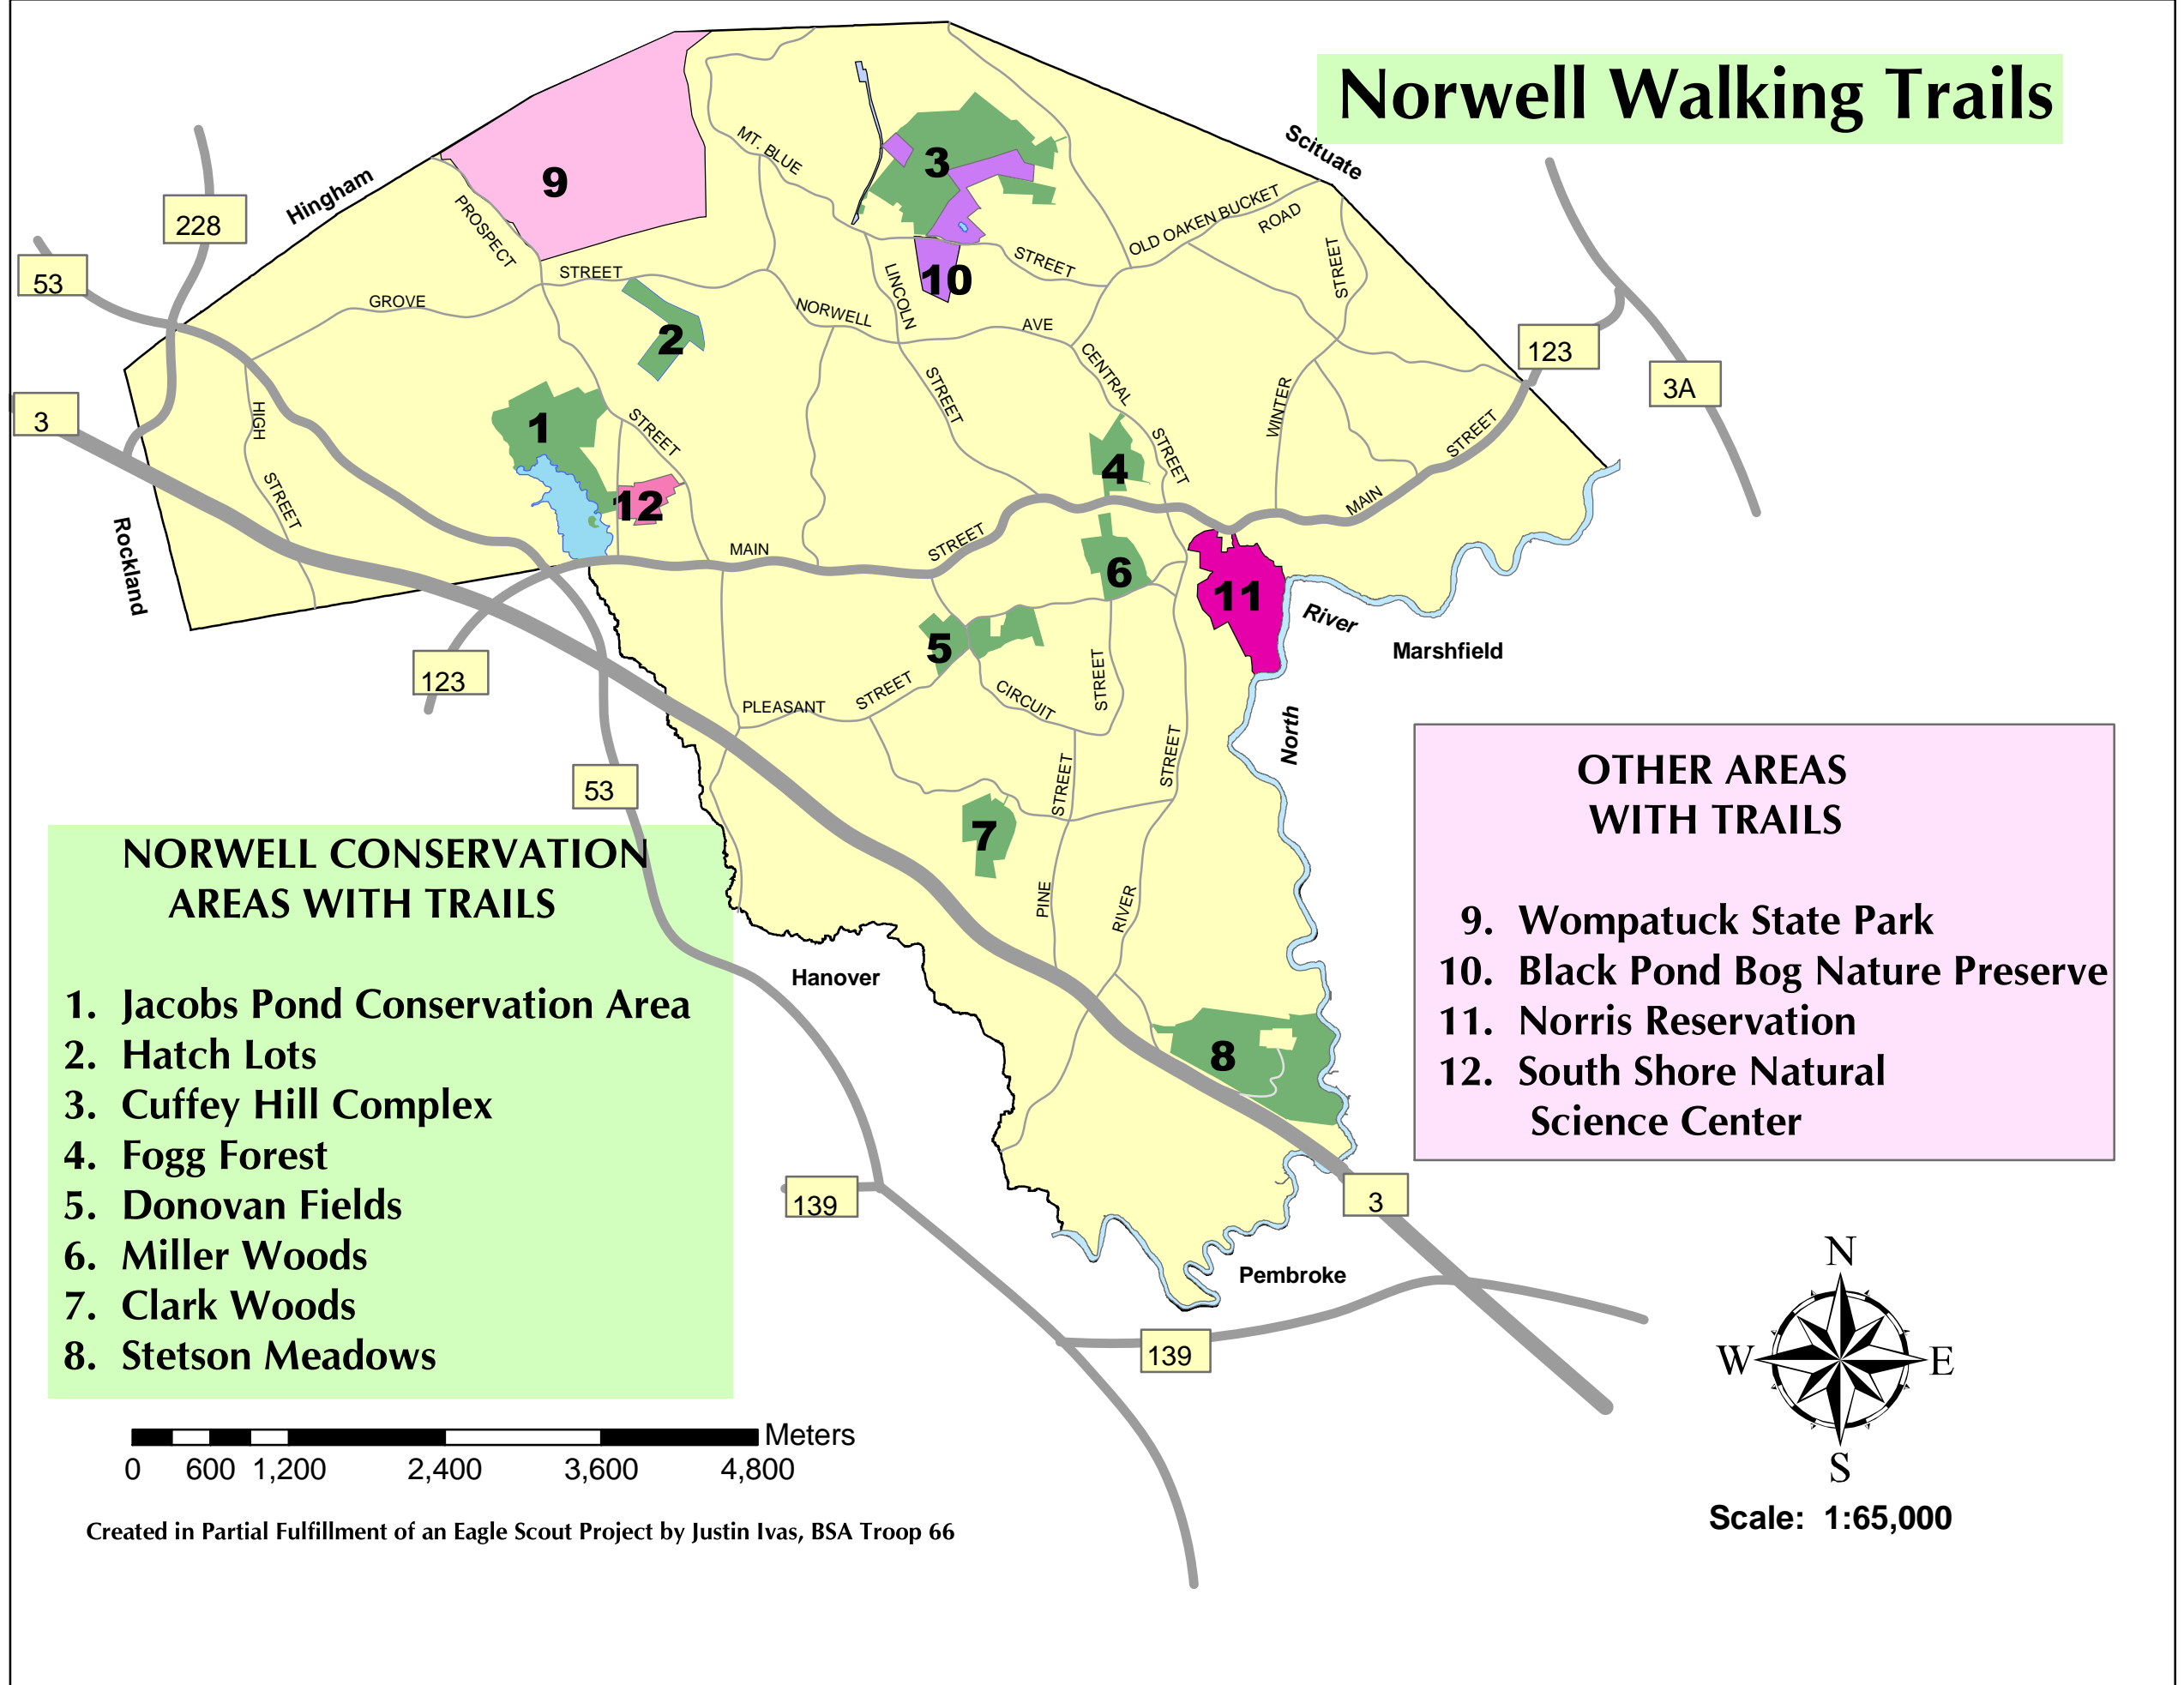

# Norwell Walking Trails

- NORWELL CONSERVATION AREAS WITH TRAILS**
1. Jacobs Pond Conservation Area
  2. Hatch Lots
  3. Cuffey Hill Complex
  4. Fogg Forest
  5. Donovan Fields
  6. Miller Woods
  7. Clark Woods
  8. Stetson Meadows

- OTHER AREAS WITH TRAILS**
9. Wompatuck State Park
  10. Black Pond Bog Nature Preserve
  11. Norris Reservation
  12. South Shore Natural Science Center

Scale: 1:65,000

Created in Partial Fulfillment of an Eagle Scout Project by Justin Ivas, BSA Troop 66